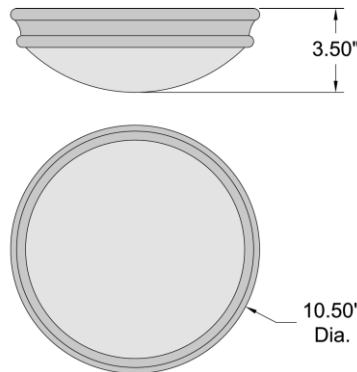

Stock Code: **20724LEDD-ORB/OPL**

Collection: Atom

PRODUCT INFORMATION

Base: 20724 Parent: 20724LEDD
Mounting Type: Ceiling UPC: 641594201154
Finish: Oil Rubbed Bronze
Diffuser: Opal

PRODUCT MEASUREMENTS

FIXTURE	BACKPLATE / CANOPY
Length:	Length
Width:	Width:
Diameter 10.5"	Diameter:
Height: 3.5"	Height: 1.75"
Extension:	
Overall Height:	

TECHNICAL SPECIFICATIONS

SPECIFICATIONS

Frame Material: Steel
Diffuser Material: Glass
Lamping Type: SSL (Dedicated LED) Jbox: Standard
Lamping Base: SSL Lamp Wattage: 17 W
Lamp Quantity: 1 Total Wattage: 17 W
Voltage: 120v Lamps Included: Yes

Additional Notes:

Custom Finish 5 Piece Minimum Order Quantity; Optional Color Temperature 5 Piece Minimum Order Quantity

Project Name: _____

Location: _____

Type: _____

Quantity: _____

Notes: _____

LINE DRAWING

IES FILE

In addition to Access Lighting's purchase and warranty terms and conditions, by signing below or placing an order, you agree that you are authorized to bind the entity placing any order and acknowledge the following: All of sizes and measurements are approximate and all images are for illustrative purposes only. In the event of an inconsistency, the "Product Measurements" section controls. There also may be slight differences in the colors and designs compared to the displayed and printed images.