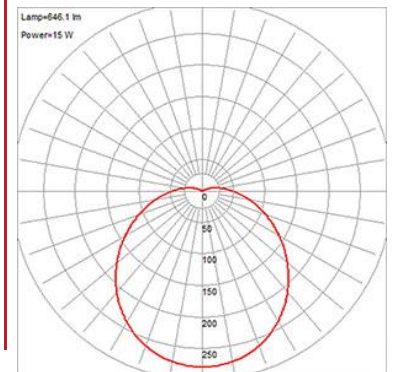

Stock Code: **20724LEDD-ORB/OPL**

Collection: Atom

PRODUCT INFORMATION

Base: 20724 Parent: 20724LEDD
Mounting Type: Ceiling UPC: 641594201154
Finish: Oil Rubbed Bronze
Diffuser: Opal

PRODUCT MEASUREMENTS

FIXTURE	BACKPLATE / CANOPY
Length:	Length
Width:	Width:
Diameter 10.5"	Diameter:
Height: 3.5"	Height: 1.75"
Extension:	
Overall Height:	

Additional Notes:

Custom Finish 5 Piece Minimum Order Quantity; Optional Color Temperature 5 Piece Minimum Order Quantity

Project Name: _____

Location: _____

Type: _____

Quantity: _____

Notes: _____

LINE DRAWING

IES FILE

In addition to Access Lighting's purchase and warranty terms and conditions, by signing below or placing an order, you agree that you are authorized to bind the entity placing any order and acknowledge the following: All of sizes and measurements are approximate and all images are for illustrative purposes only. In the event of an inconsistency, the "Product Measurements" section controls. There also may be slight differences in the colors and designs compared to the displayed and printed images.